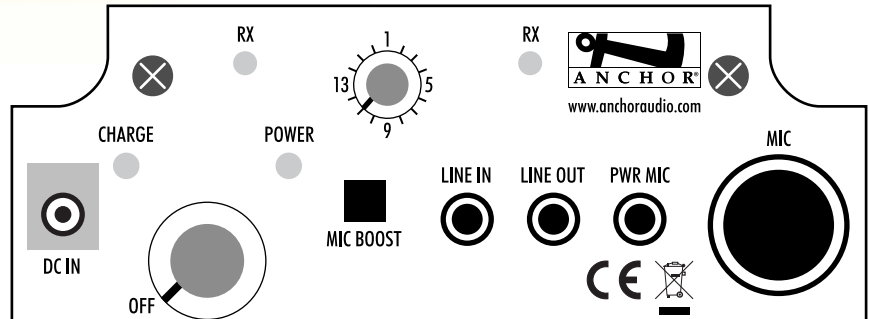

(PB-30U1 Control Panel Shown)

TECHNICAL SPECIFICATIONS

Rated Power Output	30 Watts	Inputs	
Max SPL@Rated Power	109 dB @ 1 meter	Line	line level, 3.5 mm
Frequency Response	100Hz - 15Hz ±3dB	Powered Microphone	Lo-Z phantom power, 3.5 mm jack
Speaker Type	4.5" Neodymium woofer	Microphone	Lo-Z, 1/4" phone
Battery Type	Ten 'AA' alkaline	RC-30 - Recharge Kit (optional)	
Dimensions (HWD)	5.5" x 5.5" x 6.5" (14 x 14 x 16.5 cm)	Battery Type	Ten 'AA' size, NiMH 2.5 Ah
Weight	3.0 lbs / 1.36 Kg	Charger	AC-30
Output		AC-30 Input	120 VAC, 60Hz, 24 watt max
Line	line level, 3.5 mm	AC-30/220 Input	220 VAC, 50Hz, 24 watt max
		Shipping Weight	2.1 lbs / 1.0 Kg

(Features & Specifications Subject to Change Without Notice)

Anchor Audio, Inc.

Portable Sound Systems • Carlsbad, California

800.262.4671

www.anchoraudio.com

S-MINIL/0810