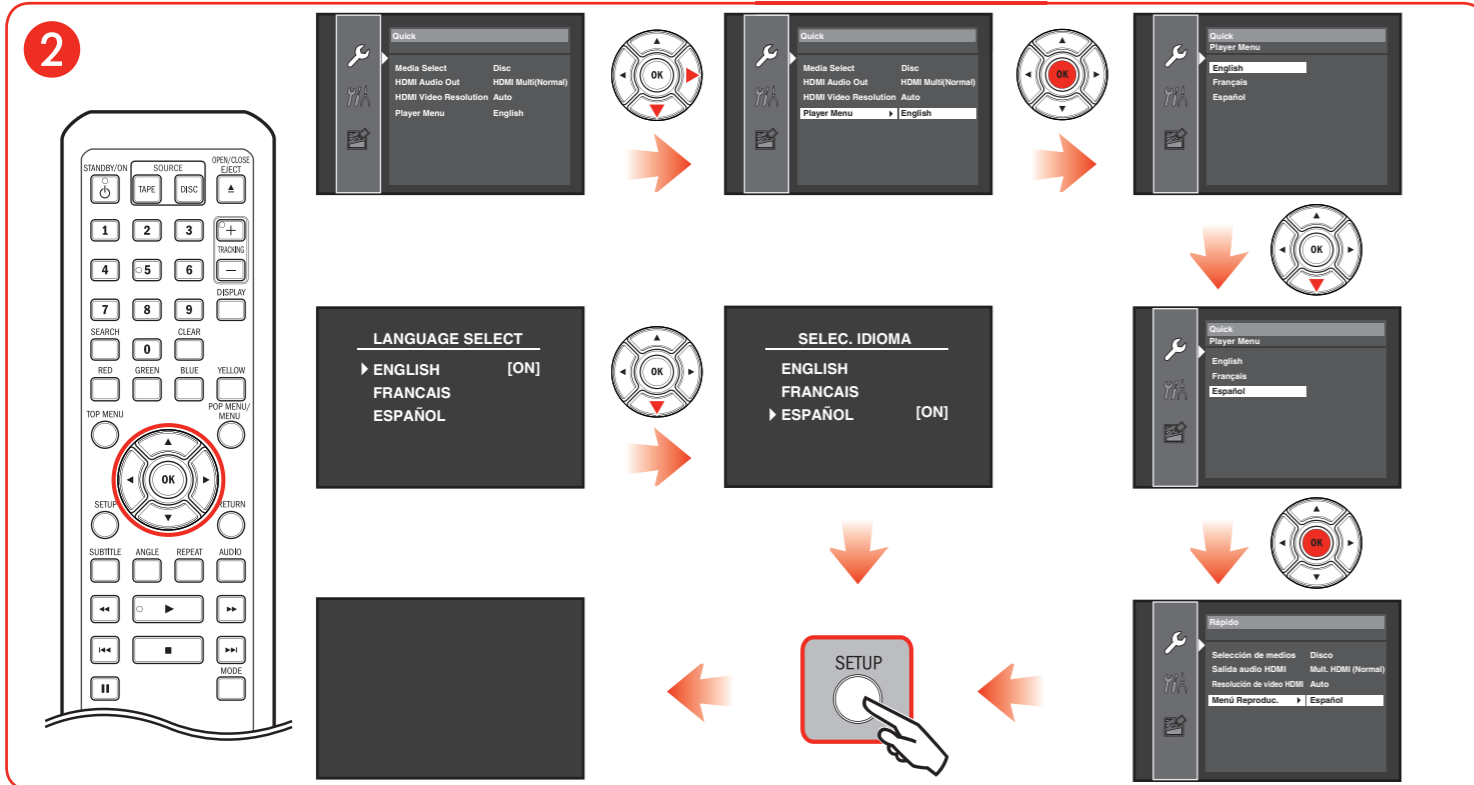

Language Select (Player Menu)