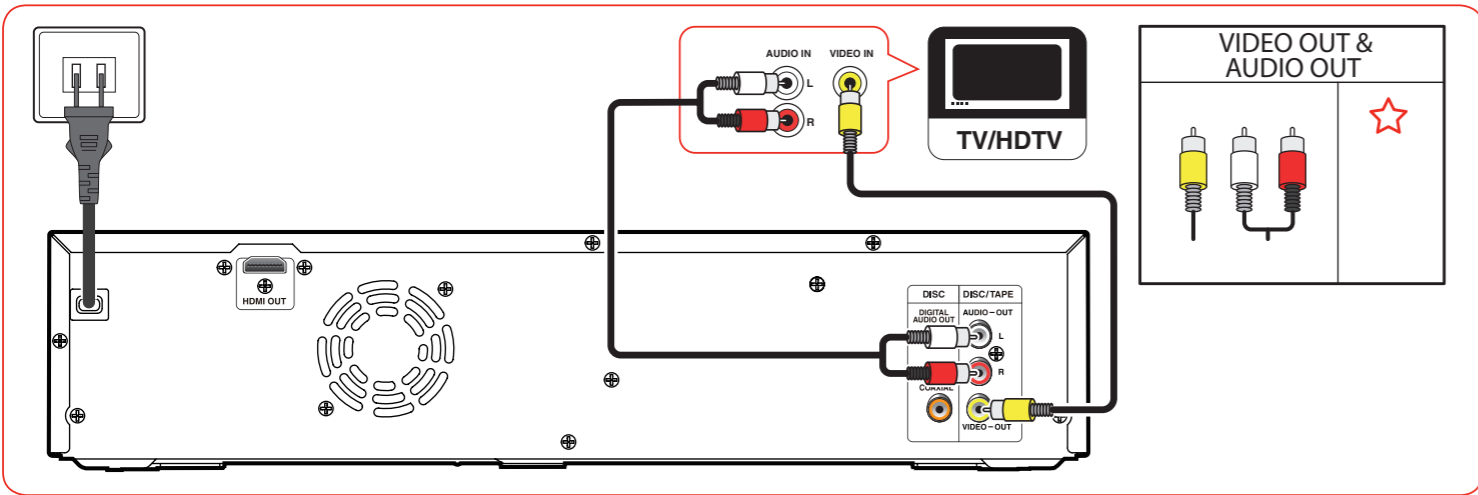

© 2010 Funai Electric Co., Ltd.

Printed in China
 E8M00UD
 1VMN29814 ★★★★★

1VMN29814

Quick Start Guide

MBP110V/F7

MAGNAVOX

1

2