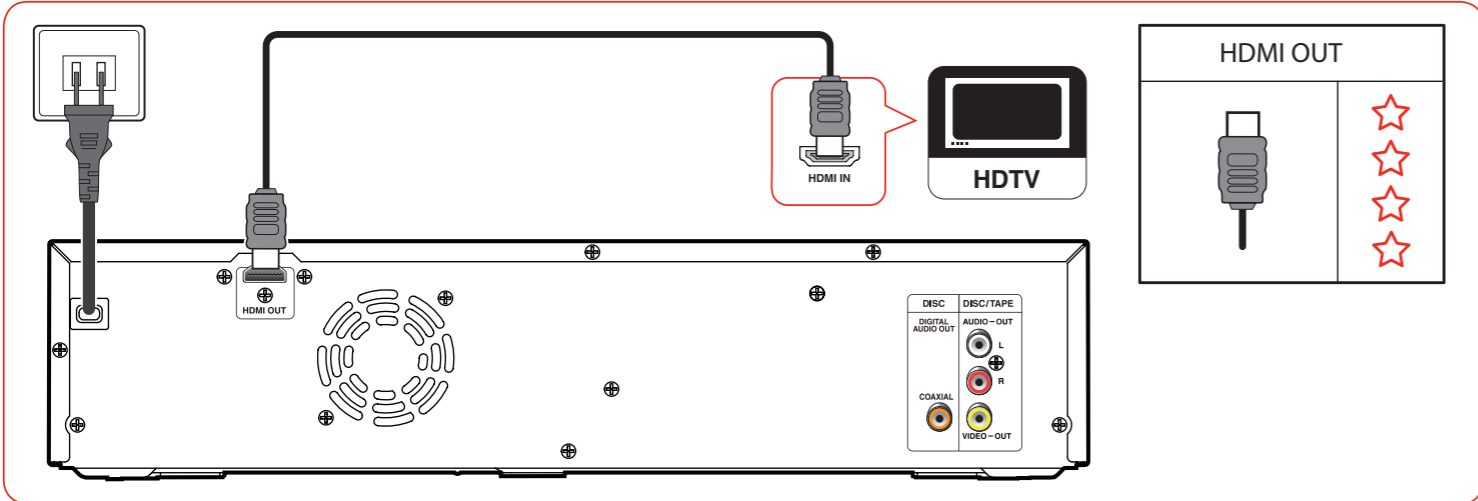

© 2010 Funai Electric Co., Ltd.

Printed in China
 E8M00UD
 1VMN29814 ★★★★★

1VMN29814

Quick Start Guide

MBP110V/F7

MAGNAVOX

1

2