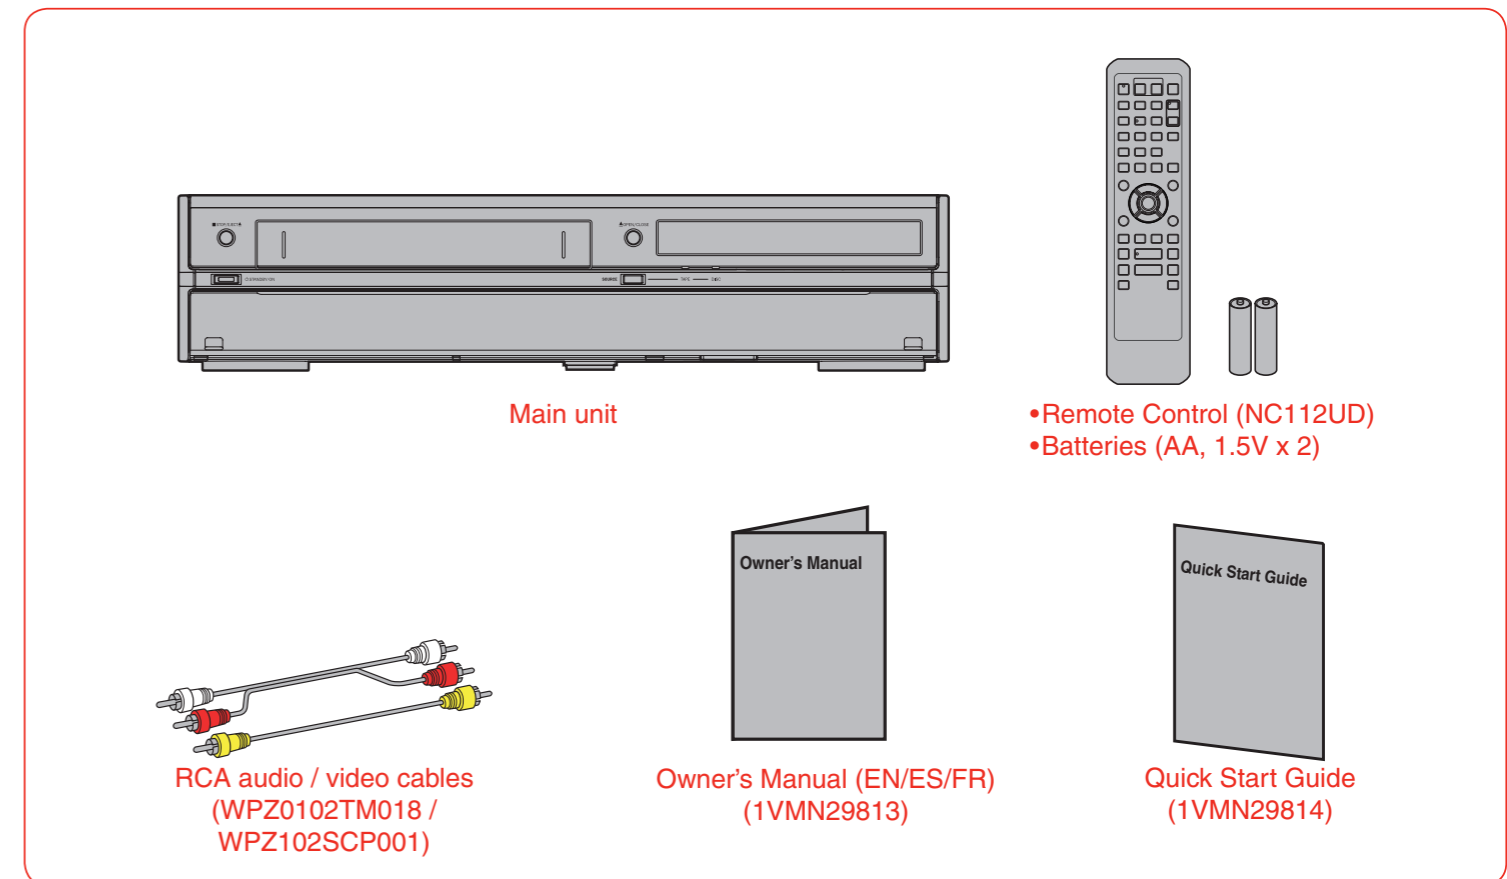

© 2010 Funai Electric Co., Ltd.

Printed in China
 E8M00UD
 1VMN29814 ★★★★★

1VMN29814

Quick Start Guide

MBP110V/F7

MAGNAVOX

1

2