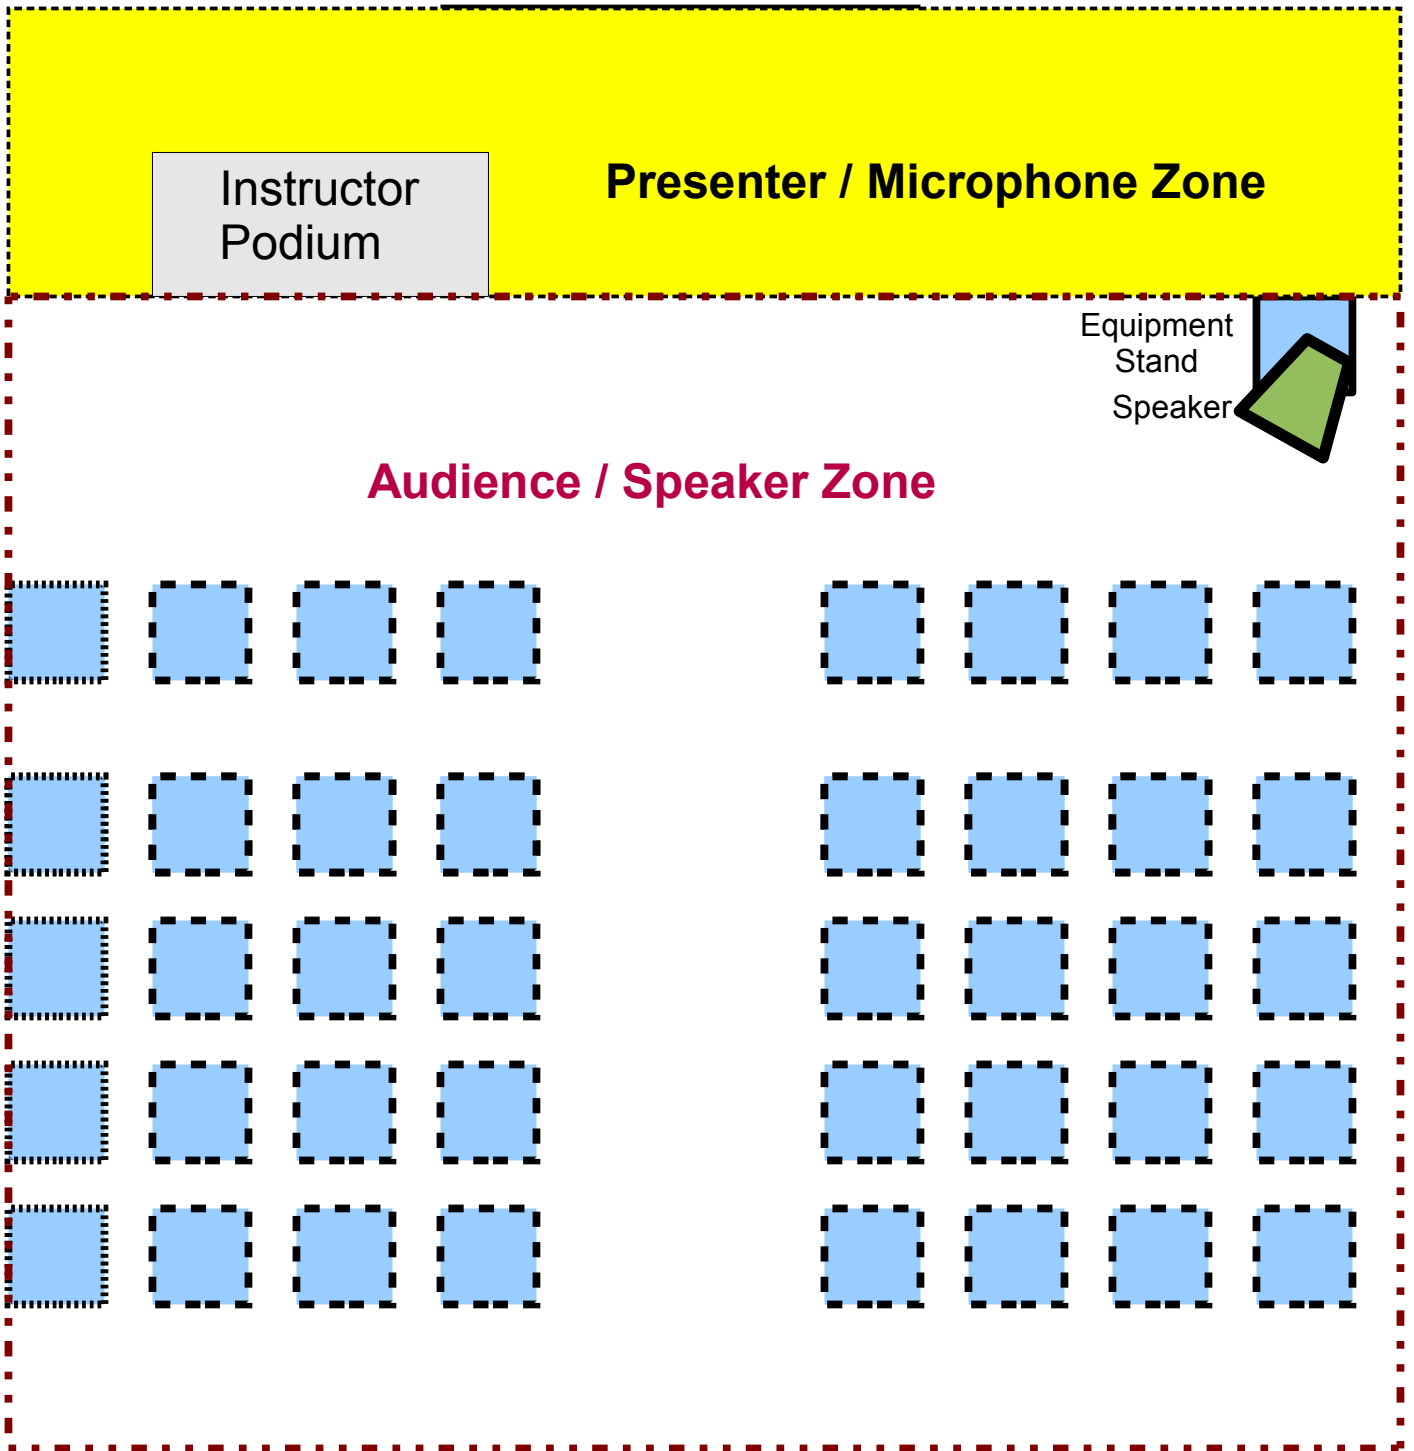

Screen

For best performance, and to avoid feedback, Presenter should stay within microphone zone. Powered speaker must be forward of Microphone Zone.

OLLI Portable Sound System Layout - Loudoun