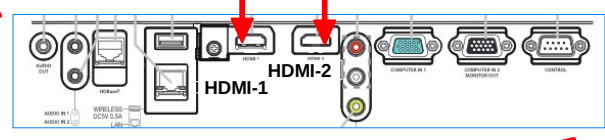

TA1 Hybrid Classroom

TA1 Operational Sound Cable layout

Hitachi / Maxell WU5603 Projector

Onkyo TX-NR515 AV Receiver

6 Ceiling Speakers

Subwoofer

Bogen GS60 PA Amplifier

Operational mode
All Computers
with 2 extended
monitor screens