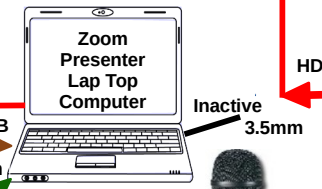

TA1 Hybrid Classroom

TA1 Operational Sound Cable layout

Hitachi / Maxell WU5603 Projector

Onkyo TX-NR515 AV Receiver

6 Ceiling Speakers

Subwoofer

Bogen GS60 PA Amplifier

Operational mode
All Computers
with 2 extended
monitor screens