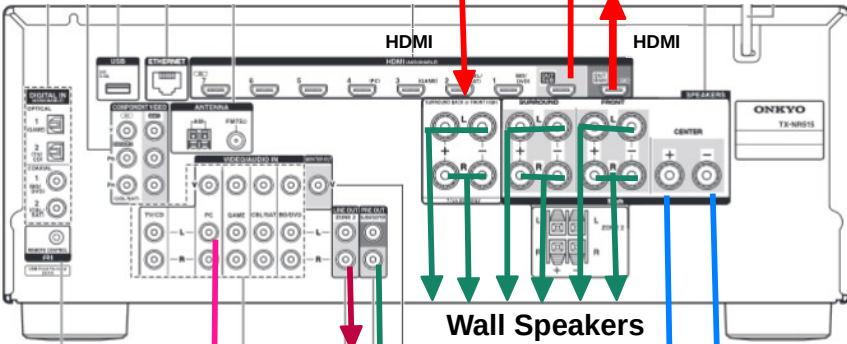

TA1 Hybrid Classroom

TA1 Operational Sound Cable layout

Hitachi / Maxell WU5603 Projector

Onkyo TX-NR515 AV Receiver

6 Ceiling Speakers

Subwoofer

Bogen GS60 PA Amplifier

Operational mode
All Computers
with 2 extended
monitor screens