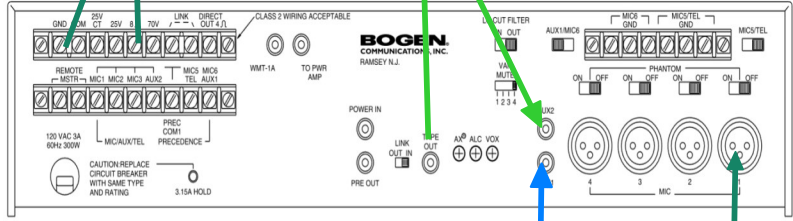

TA1 Hybrid Classroom

TA1 Operational Sound Cable layout

Hitachi / Maxell WU5603 Projector

Onkyo TX-NR515 AV Receiver

6 Ceiling Speakers

Subwoofer

Bogen GS60 PA Amplifier

Operational mode
All Computers
with 2 extended
monitor screens