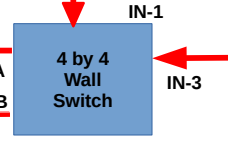

TA1 Hybrid Classroom

TA1 Operational Sound Cable layout

Hitachi / Maxell WU5603 Projector

Onkyo TX-NR515 AV Receiver

6 Ceiling Speakers

Subwoofer

Bogen GS60 PA Amplifier

Operational mode
All Computers
with 2 extended
monitor screens